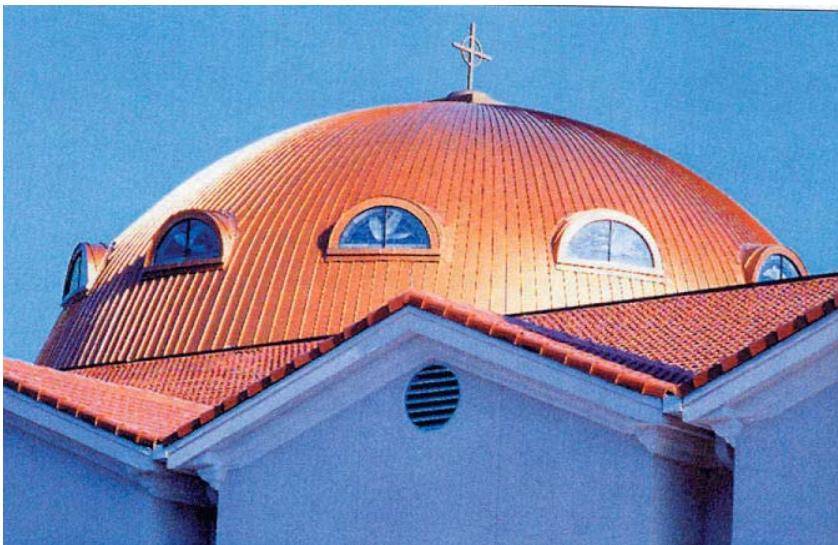

# Churches

LIVING WORD BIBLE CHURCH (MESA, AZ) 2000  
150' Diameter by 40' in Height  
Sanctuary and Classrooms

LIVING WORD BIBLE CHURCH (MESA, AZ) 2000  
Inside

ST. JOSEPH CHURCH (JACKSONVILLE, FL) 1998  
59' Diameter by 25' in Height

NEW SONG UNITED METHODIST CHURCH  
(NEW BERN, NC) 2002  
104' Diameter by 38' in Height

FAITH CHAPEL (BIRMINGHAM, AL) 2000  
280' Diameter by 73' in Height

FAITH CHAPEL (BIRMINGHAM, AL) 2000  
Inside

DOME TECHNOLOGY INC.  
3007 E. 49TH N.  
IDAHO FALLS, IDAHO 83401  
PHONE: 1-208-529-0833  
FAX 1-208-529-0854  
WWW.DOMETECH.COM  
DOME@DOMETECH.COM