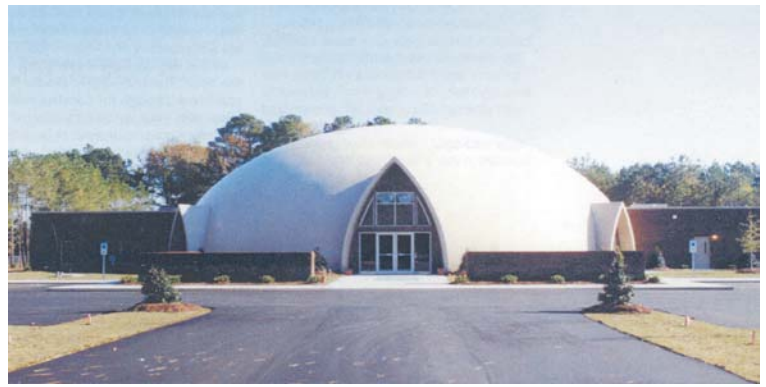

# Churches

LIVING WORD BIBLE CHURCH (MESA, AZ) 2000  
150' Diameter by 40' in Height  
Sanctuary and Classrooms

LIVING WORD BIBLE CHURCH (MESA, AZ) 2000  
Inside

ST. JOSEPH CHURCH (JACKSONVILLE, FL) 1998  
59' Diameter by 25' in Height

NEW SONG UNITED METHODIST CHURCH  
(NEW BERN, NC) 2002  
104' Diameter by 38' in Height

FAITH CHAPEL (BIRMINGHAM, AL) 2000  
280' Diameter by 73' in Height

FAITH CHAPEL (BIRMINGHAM, AL) 2000  
Inside

DOME TECHNOLOGY INC.  
3007 E. 49TH N.  
IDAHO FALLS, IDAHO 83401  
PHONE: 1-208-529-0833  
FAX 1-208-529-0854  
WWW.DOMETECH.COM  
DOME@DOMETECH.COM