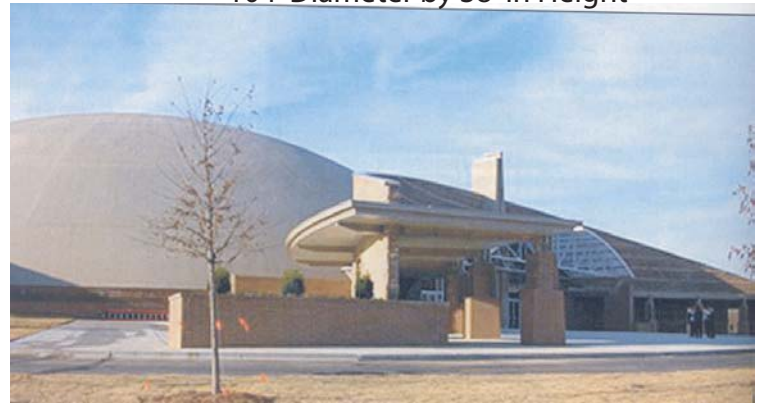

# Churches

LIVING WORD BIBLE CHURCH (MESA, AZ) 2000  
150' Diameter by 40' in Height  
Sanctuary and Classrooms

LIVING WORD BIBLE CHURCH (MESA, AZ) 2000  
Inside

ST. JOSEPH CHURCH (JACKSONVILLE, FL) 1998  
59' Diameter by 25' in Height

NEW SONG UNITED METHODIST CHURCH  
(NEW BERN, NC) 2002  
104' Diameter by 38' in Height

FAITH CHAPEL (BIRMINGHAM, AL) 2000  
280' Diameter by 73' in Height

FAITH CHAPEL (BIRMINGHAM, AL) 2000  
Inside

DOME TECHNOLOGY INC.  
3007 E. 49TH N.  
IDAHO FALLS, IDAHO 83401  
PHONE: 1-208-529-0833  
FAX 1-208-529-0854  
WWW.DOMETECH.COM  
DOME@DOMETECH.COM